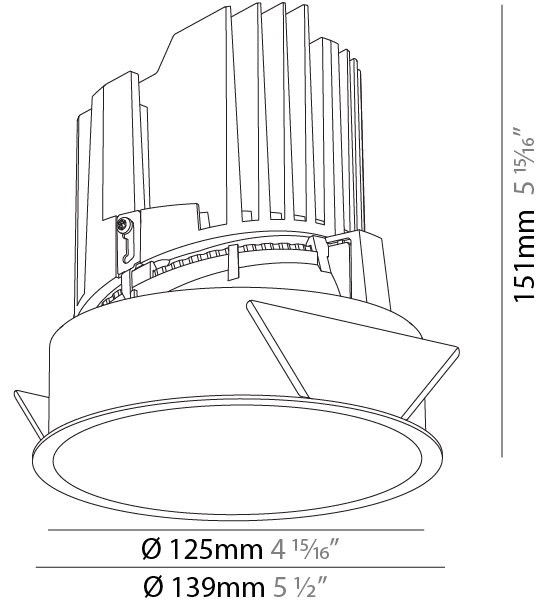

PHYSICAL

Shape: Round
Diameter (mm): 139
Diameter (in): 5 1/2
Height (mm): 151
Height (in): 5 15/16
Ceiling Thickness (mm): 10 / 12.5 / 15
Ceiling Thickness (in): 3/8 or 1/2 or 9/16
Min. Recessing Depth (mm): 170
Min. Recessing Depth (in): 6 11/16
Light Distribution: Downlight
Weight (kg): 0.946
Weight (lbs): 2.09
Fixture Finish: SSR / BKV / CWI / CRY / HAB / UFT / ITA / RUA / FTG / MYG / LOD / PUS / FRO / FUP / KIA / POP / BLS / SPG / MEY / GOH / GUM / CHC / COM / ABZ / JAG / OBR / MOS / ROR
Fixture Material: Aluminum Die Cast
Cut-out Measurements: 130mm / 5 1/8"

ELECTRICAL

Lamp Type: LED (Zhaga Standard)
Input Wattage (W): 13.2 / 16.5
Total Output Wattage (W): 12 / 14
Dimming: Tri-Mode (Non-Dimming and Phase Dimming (120Vac only) and 0-10V Dimming)
Driver Included: No
Driver Location: Recessed Housing
Driver Type: Constant Current - Universal
Driver Class: Class 2
Housing: See components
Input Voltage (V): 120 - 277
Constant Current (MA): 350

LED

Number of LEDs: 1
Color Temperature (°K): 2700 / 3000 / 3500 / 4000
Max. Delivered Lumen (lm): 810 / 900 / 970 / 990
Nominal Lumen (lm): 960 / 1070 / 1156 / 1180
CRI: >90 CRI
Efficiency (%): 0.905
Lamp Life (hrs): 50000

OPTICAL

Reflector°: 10

RATINGS AND CERTIFICATIONS

Certified By: Certified for North American Standards
IP rating: IP54