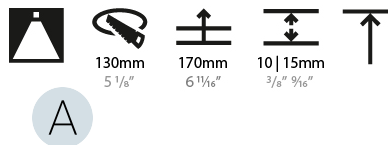

GENERAL

Series: Bioniq
Subseries: Bioniq Round Deep
Brand: Prolicht
Division: Architectural
Mounting Type: Recessed
Mounting Location: Ceiling
Subcategory: Downlight

PHYSICAL

Shape: Round
Diameter (mm): 139
Diameter (in): 5 1/2
Height (mm): 151
Height (in): 5 15/16
Ceiling Thickness (mm): 10 / 12.5 / 15
Ceiling Thickness (in): 3/8 or 1/2 or 9/16
Min. Recessing Depth (mm): 170
Min. Recessing Depth (in): 6 11/16
Light Distribution: Downlight
Weight (kg): 0.951
Weight (lbs): 2.1
Fixture Finish: SSR / BKV / CWI / CRY / HAB / UFT / ITA / RUA / FTG / MYG / LOD / PUS / FRO / FUP / KIA / POP / BLS / SPG / MEY / GOH / GUM / CHC / COM / ABZ / JAG / OBR / MOS / ROR
Fixture Material: Aluminum Die Cast
Cut-out Measurements: 130mm / 5 1/8"

ELECTRICAL

Lamp Type: LED (Zhaga Standard)
Input Wattage (W): 28.6
Total Output Wattage (W): 26.4
Dimming: Tri-Mode (Non-Dimming and Phase Dimming (120Vac only) and 0-10V Dimming)
Driver Included: No
Driver Location: Recessed Housing
Driver Type: Constant Current - Universal
Driver Class: Class 2
Input Voltage (V): 120 - 277
Constant Current (MA): 700

LED

Number of LEDs: 1
Color Temperature (°K): 2700 / 3000 / 3500 / 4000
Max. Delivered Lumen (lm): 1890 / 1940 / 2038 / 2080
Nominal Lumen (lm): 3210 / 3290 / 3459 / 3530
CRI: >90 CRI
Efficiency (%): 0.631
Lamp Life (hrs): 50000

OPTICAL

Reflector: 20 / 25 / 40

RATINGS AND CERTIFICATIONS

Certified By: Certified for North American Standards
IP rating: IP54