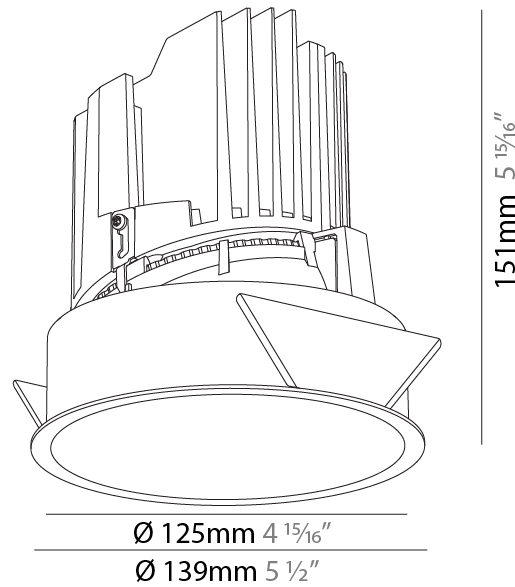

GENERAL

Series: Bioniq
Subseries: Bioniq Round Deep
Brand: Prolicht
Division: Architectural
Mounting Type: Recessed
Mounting Location: Ceiling
Subcategory: Downlight

PHYSICAL

Shape: Round
Diameter (mm): 139
Diameter (in): 5 1/2
Height (mm): 151
Height (in): 5 15/16
Ceiling Thickness (mm): 10 / 12.5 / 15
Ceiling Thickness (in): 3/8 or 1/2 or 9/16
Min. Recessing Depth (mm): 170
Min. Recessing Depth (in): 6 11/16
Light Distribution: Downlight
Weight (kg): 0.951
Weight (lbs): 2.1
Fixture Finish: SSR / BKV / CWI / CRY / HAB / UFT / ITA / RUA / FTG / MYG / LOD / PUS / FRO / FUP / KIA / POP / BLS / SPG / MEY / GOH / GUM / CHC / COM / ABZ / JAG / OBR / MOS / ROR
Fixture Material: Aluminum Die Cast
Cut-out Measurements: 130mm / 5 1/8"

ELECTRICAL

Lamp Type: LED (Zhaga Standard)
Input Wattage (W): 28.6
Total Output Wattage (W): 26.4
Dimming: Tri-Mode (Non-Dimming and Phase Dimming (120Vac only) and 0-10V Dimming)
Driver Included: No
Driver Location: Recessed Housing
Driver Type: Constant Current - Universal
Driver Class: Class 2
Input Voltage (V): 120 - 277
Constant Current (MA): 700

LED

Number of LEDs: 1
Color Temperature (°K): 2700 / 3000 / 3500 / 4000
Max. Delivered Lumen (lm): 1890 / 1940 / 2038 / 2080
Nominal Lumen (lm): 3210 / 3290 / 3459 / 3530
CRI: >90 CRI
Efficiency (%): 0.631
Lamp Life (hrs): 50000

OPTICAL

Reflector: 20 / 25 / 40

RATINGS AND CERTIFICATIONS

Certified By: Certified for North American Standards
IP rating: IP54